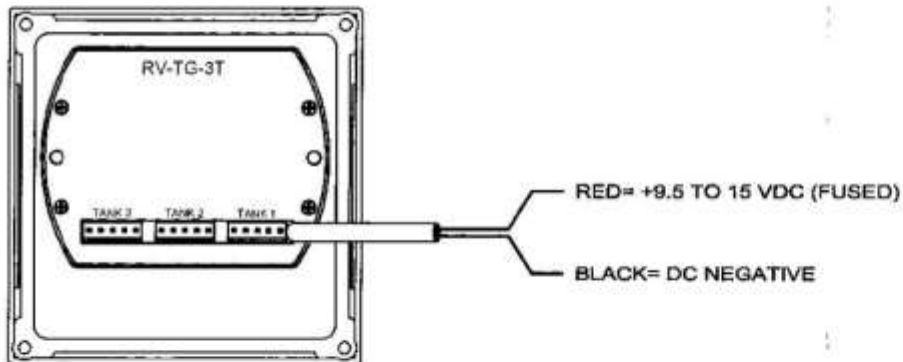

NOTE: THIS PRODUCT IS SUITED FOR USE ON PLASTIC OR FIBREGLASS TANKS ONLY

The LED Tank level gauges provide an economical and simple tank monitor of 1, 2 or 3 tanks. The tank gauges can only be used on fresh and grey water and are not suitable for black water or fuel

DATE	REV.	DATE	DESCRIPTION	DRAWN	APPRVD	TITLE
8/10/03				S. PLAYER		
Dwg No. INST RV-TG						
A	B	C	D	E	F	

LED TANK GAUGE INSTRUCTIONS

BEP AUTOMOTIVE LTD.
 13 Tarndale Grove
 Albany
 Auckland 1310 N.Z.
 PH 09 415 7261 FAX 09 415 9327
 www.bepmarine.com