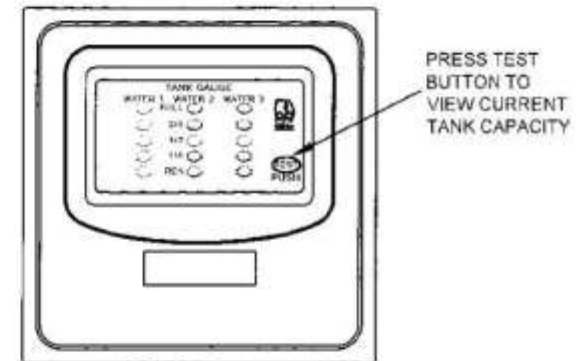

NOTE: THIS PRODUCT IS SUITED FOR USE ON PLASTIC OR FIBREGLASS TANKS ONLY

The LED Tank level gauges provide an economical and simple tank monitor of 1, 2 or 3 tanks. The tank gauges can only be used on fresh and grey water and are not suitable for black water or fuel

DATE	REV.	DATE	DESCRIPTION	DRAWN	APPRVD	TITLE
8/10/03				S. PLAYER		
Dwg No. INST RV-TG						
A	B	C	D	E	F	

LED TANK GAUGE INSTRUCTIONS

BEP AUTOMOTIVE LTD.
 13 Tarndale Grove
 Albany
 Auckland 1310 N.Z.
 PH 09 415 7261 FAX 09 415 9327
 www.bepmarine.com