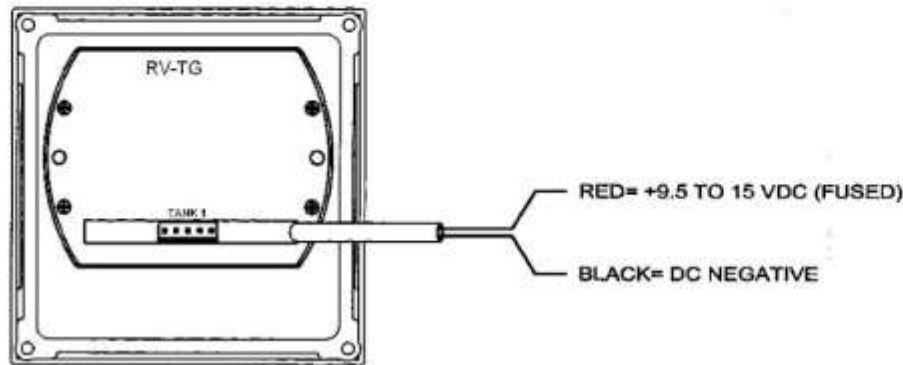

NOTE: THIS PRODUCT IS SUITED FOR USE ON PLASTIC OR FIBREGLASS TANKS ONLY

The LED Tank level gauges provide an economical and simple tank monitor of 1, 2 or 3 tanks. The tank gauges can only be used on fresh and grey water and are not suitable for black water or fuel

DATE	REV.	DATE	DESCRIPTION	DRAWN	APPRVD	TITLE
8/10/03				S. PLAYER		
Dwg No. INST RV-TG						
A	B	C	D	E	F	

LED TANK GAUGE INSTRUCTIONS

BEP AUTOMOTIVE LTD.
 13 Tarndale Grove
 Albany
 Auckland 1310 N.Z.
 PH 09 415 7261 FAX 09 415 9327
 www.bepmarine.com