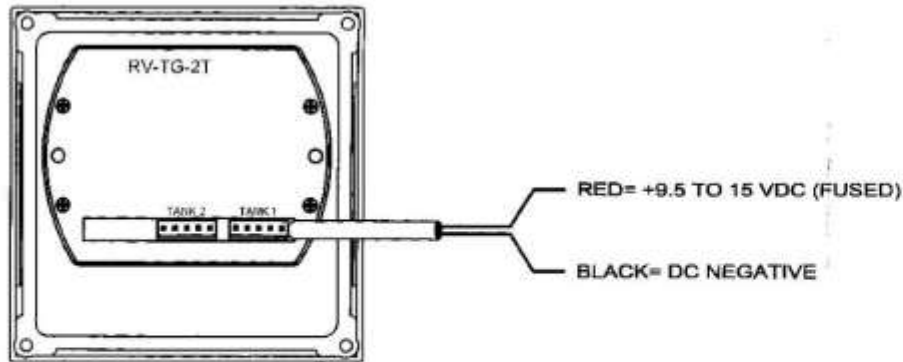

NOTE: THIS PRODUCT IS SUITED FOR USE ON PLASTIC OR FIBREGLASS TANKS ONLY

The LED Tank level gauges provide an economical and simple tank monitor of 1, 2 or 3 tanks. The tank gauges can only be used on fresh and grey water and are not suitable for black water or fuel

DATE	REV.	DATE	DESCRIPTION	DRAWN	APPRVD	TITLE
8/10/03				S. PLAYER		
Dwg No. INST RV-TG						
A	B	C	D	E	F	

LED TANK GAUGE INSTRUCTIONS

BEP AUTOMOTIVE LTD.
 13 Tarndale Grove
 Albany
 Auckland 1310 N.Z.
 PH 09 415 7261 FAX 09 415 9327
 www.bepmarine.com